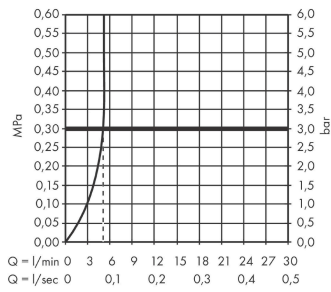

Rebris E
Single lever basin mixer 110 CoolStart with pop-up waste set
Surface: **Matt Black** Article Number: **72559670**

Flowchart