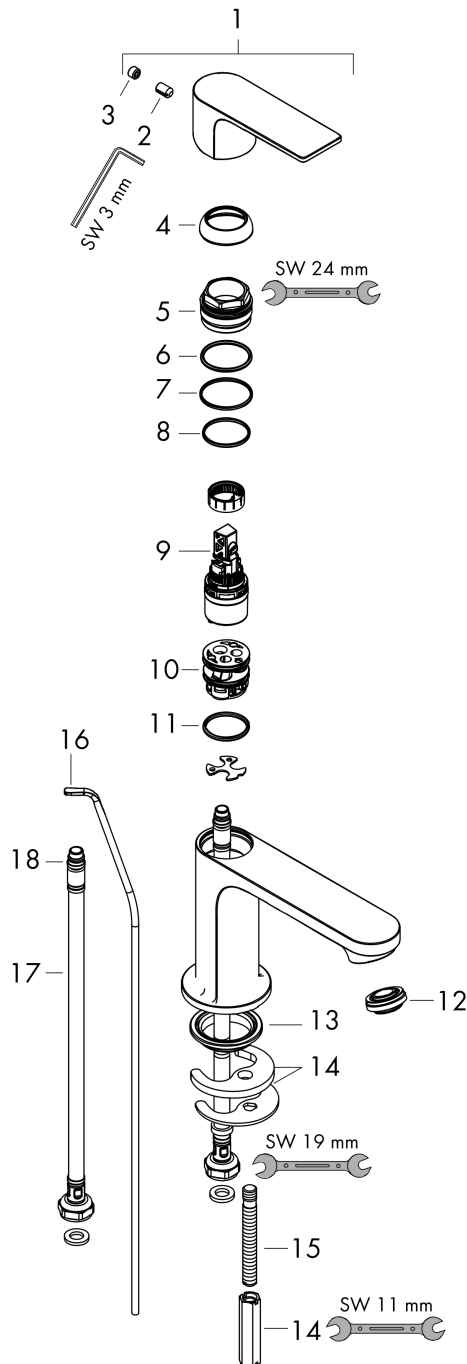

##### product features

- consists of: single lever basin mixer, waste set
- ComfortZone 110
- projection: 133 mm
- spout height: 109 mm
- spray type: normal spray
- maximum flow rate at 3 bar: 5 l/min
- ceramic cartridge
- temperature limitation adjustable
- suitable for continuous flow water heaters
- pop-up waste set G 1¼
- material waste set: synthetic
- connection type: G ¾ connections
- connection dimension: DN15
- cold water in middle position

#### Scale drawing

**Rebris E**  
**Single lever basin mixer 110 CoolStart with pop-up waste set**  
 Surface: **Matt Black** Article Number: **72559670**

**Flowchart**

**Rebris E**  
**Single lever basin mixer 110 CoolStart with pop-up waste set**  
 Surface: **Matt Black** Article Number: **72559670**

**Exploded Drawing**

Year of production: >06/22

**Rebris E****Single lever basin mixer 110 CoolStart with pop-up waste set**Surface: **Matt Black** Article Number: **72559670****Spare part list**

Year of production: &gt;06/22

Pos.	Description	Article Number	Price	PU
1	handle	94645670	€ 68,78	1
2	hollow set screw M6x10 DIN 916	96029000	€ 3,33	1
3	screw cover	95704610	€ 5,00	1
4	flange	98863670	€ 68,78	1
5	nut	98864000	€ 36,89	1
6	O-ring 24x2	98388000	€ 3,33	1
7	O-ring 27x1,5	92527000	€ 11,66	1
8	O-ring 25x1,5	98146000	€ 3,33	1
9	cartridge, assy	95973001	€ 72,47	1
10	adapter for cartridge	95975000	€ 8,69	1
11	O-ring 23x2	98398000	€ 3,33	1
12	aerator M24x1 (5 l/min)	94364000	€ 8,69	1
13	seal Ø 42	98722000	€ 5,36	1
14	fixing set	96016000	€ 28,92	1
15	screw M8 x 68	97736000	€ 5,36	1
16	pull rod	96657670	€ 17,49	1
17	connection hose 450 mm M8x0,75 G3/8	97206000	€ 28,92	1
18	O-ring 6,6x1,6	93019000	€ 3,33	1
a	pop up waste	94139670	€ 154,82	1