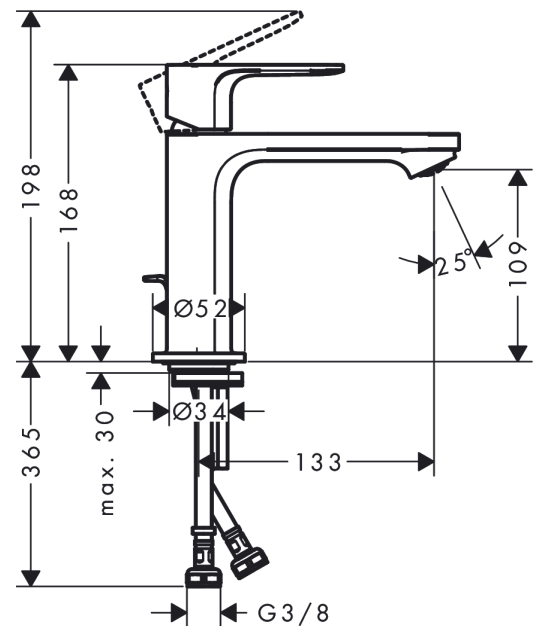

##### product features

- consists of: single lever basin mixer, waste set
- ComfortZone 110
- projection: 133 mm
- spout height: 109 mm
- spray type: normal spray
- maximum flow rate at 3 bar: 5 l/min
- ceramic cartridge
- temperature limitation adjustable
- suitable for continuous flow water heaters
- pop-up waste set G 1¼
- material waste set: synthetic
- connection type: G ¾ connections
- connection dimension: DN15
- cold water in middle position

#### Scale drawing

**Rebris E**  
**Single lever basin mixer 110 CoolStart with pop-up waste set**  
 Surface: **Matt Black** Article Number: **72559670**

**Flowchart**

**Rebris E**  
**Single lever basin mixer 110 CoolStart with pop-up waste set**  
 Surface: **Matt Black** Article Number: **72559670**

**Exploded Drawing**

Year of production: >06/22

**Rebris E****Single lever basin mixer 110 CoolStart with pop-up waste set**Surface: **Matt Black** Article Number: **72559670****Spare part list**

Year of production: &gt;06/22

Pos.	Description	Article Number	Price	PU
1	handle	94645670	€ 68,78	1
2	hollow set screw M6x10 DIN 916	96029000	€ 3,33	1
3	screw cover	95704610	€ 5,00	1
4	flange	98863670	€ 68,78	1
5	nut	98864000	€ 36,89	1
6	O-ring 24x2	98388000	€ 3,33	1
7	O-ring 27x1,5	92527000	€ 11,66	1
8	O-ring 25x1,5	98146000	€ 3,33	1
9	cartridge, assy	95973001	€ 72,47	1
10	adapter for cartridge	95975000	€ 8,69	1
11	O-ring 23x2	98398000	€ 3,33	1
12	aerator M24x1 (5 l/min)	94364000	€ 8,69	1
13	seal Ø 42	98722000	€ 5,36	1
14	fixing set	96016000	€ 28,92	1
15	screw M8 x 68	97736000	€ 5,36	1
16	pull rod	96657670	€ 17,49	1
17	connection hose 450 mm M8x0,75 G3/8	97206000	€ 28,92	1
18	O-ring 6,6x1,6	93019000	€ 3,33	1
a	pop up waste	94139670	€ 154,82	1